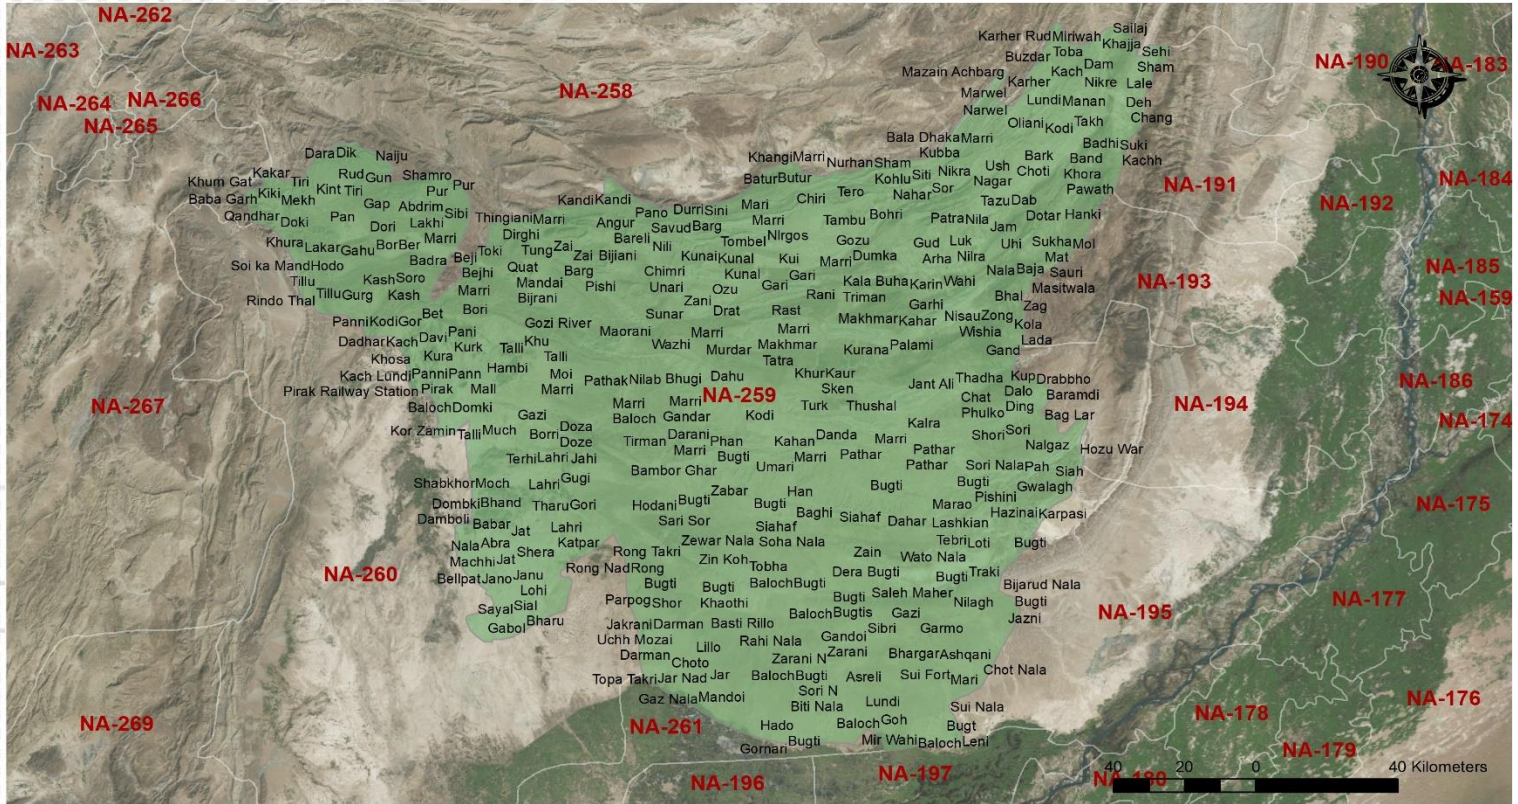

CONSTITUENCY PROFILE

NA-259 DERA BUGTI-CUM-KOHLU-CUM-BARKHAN-CUM-SIBI-CUM-LEHRI

BALUCHISTAN

CONSTITUENCY POPULATION

950,056

VOTER STATISTICS

Male

214,625

Female

142,119

Total

356,744

38%

of the total population are registered as voters

POLLING STATIONS

98

80

188

366

Male

Female

Combined

Total

Number of polling stations where registered voters exceed 1,200

AVERAGE VOTER AT POLLING STATION

975

AVERAGE VOTER AT POLLING BOOTH

370

LIST OF CONTESTING CANDIDATES

#	Name	Name of Political Party
1	Ahmed Jan	Independent
2	Allah Dad	Awami National Party
3	Babar Marghzani	Pakistan Tehreek-e-Insaf
4	Jalamb Khan Bugti	Independent
5	Hasnain Iqbal Minhas	Pakistan Justice & Democratic Party
6	Khan Muhammad	Independent
7	Sardar Mir Baz Muhammad Khan Khetran	Pakistan Peoples Party Parliamentarians
8	Syed Abdul Hayee Shah Rashidi	Independent
9	Shahzadi	Independent
10	Sheraz Ali	Independent
11	Abdul Hayee Baloch	Balochistan National Movement
12	Abdul Ghaffar	Balochistan National Party
13	Atfaullah	Independent
14	Faqeerullah Jan	Tehreek-e-Labbaik Islam
15	Faqeer Muhammad	Independent
16	Kuhdayar Marri	Independent
17	Mehrab Khan	National Party
18	Muhammad Saddique	Tehreek-e-Labbaik Pakistan
19	Mian Khan	Independent
20	Mir Ibrar Khan Khetran	Pak Sarzameen Party
21	Mir Baz Muhammad	Muftahidda Majlis-e-Amal Pakistan
22	Mir Hair Bayar Khan Domki	Independent
23	Mir Dostain Khan Domki	Balochistan Awami Party
24	Mir Shah Nawaz Khan Marri	Independent
25	Mir Tariq Mehmood Khetran	Independent
26	Mir Liaqat Ali Khan	Independent
27	Mir Muhammad Khan	Balochistan National Party (Awami)
28	Nawab Muhammad Mir Aali Bugti	Independent
29	Nawabzada Shazain Bugti	Jamhoori Wattan Party
30	Nawabzada Gazain Khan Marri	Independent
31	Noor Ahmed Shah	Pashtunkhwa Milli Awami Party